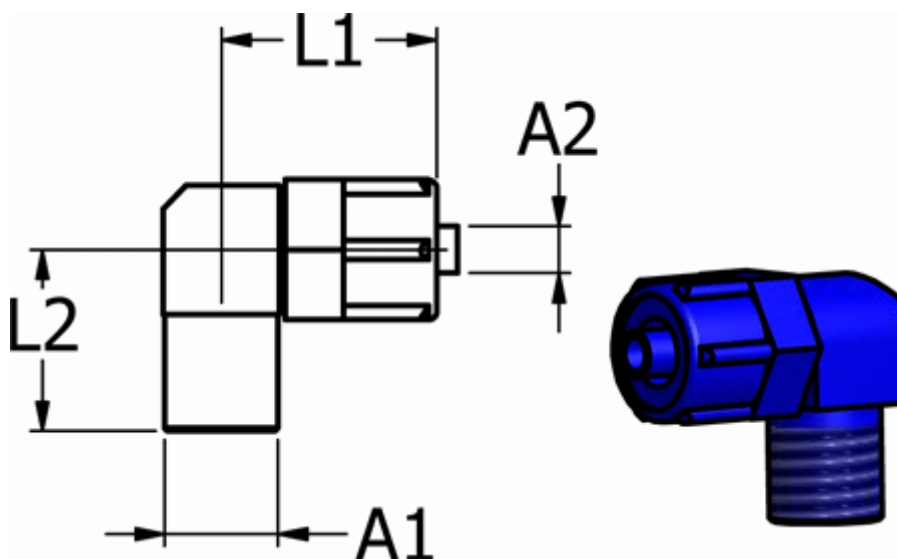

Article number: 58613760

Description: Push-on fitting POM 13.760, Ø6/4-R 1/8"  
Elbow plastic, blue, conical thread

## Measures

For hose A2 =	6/4
L1 =	23
L2 =	16
Thread A1 =	R 1/8"